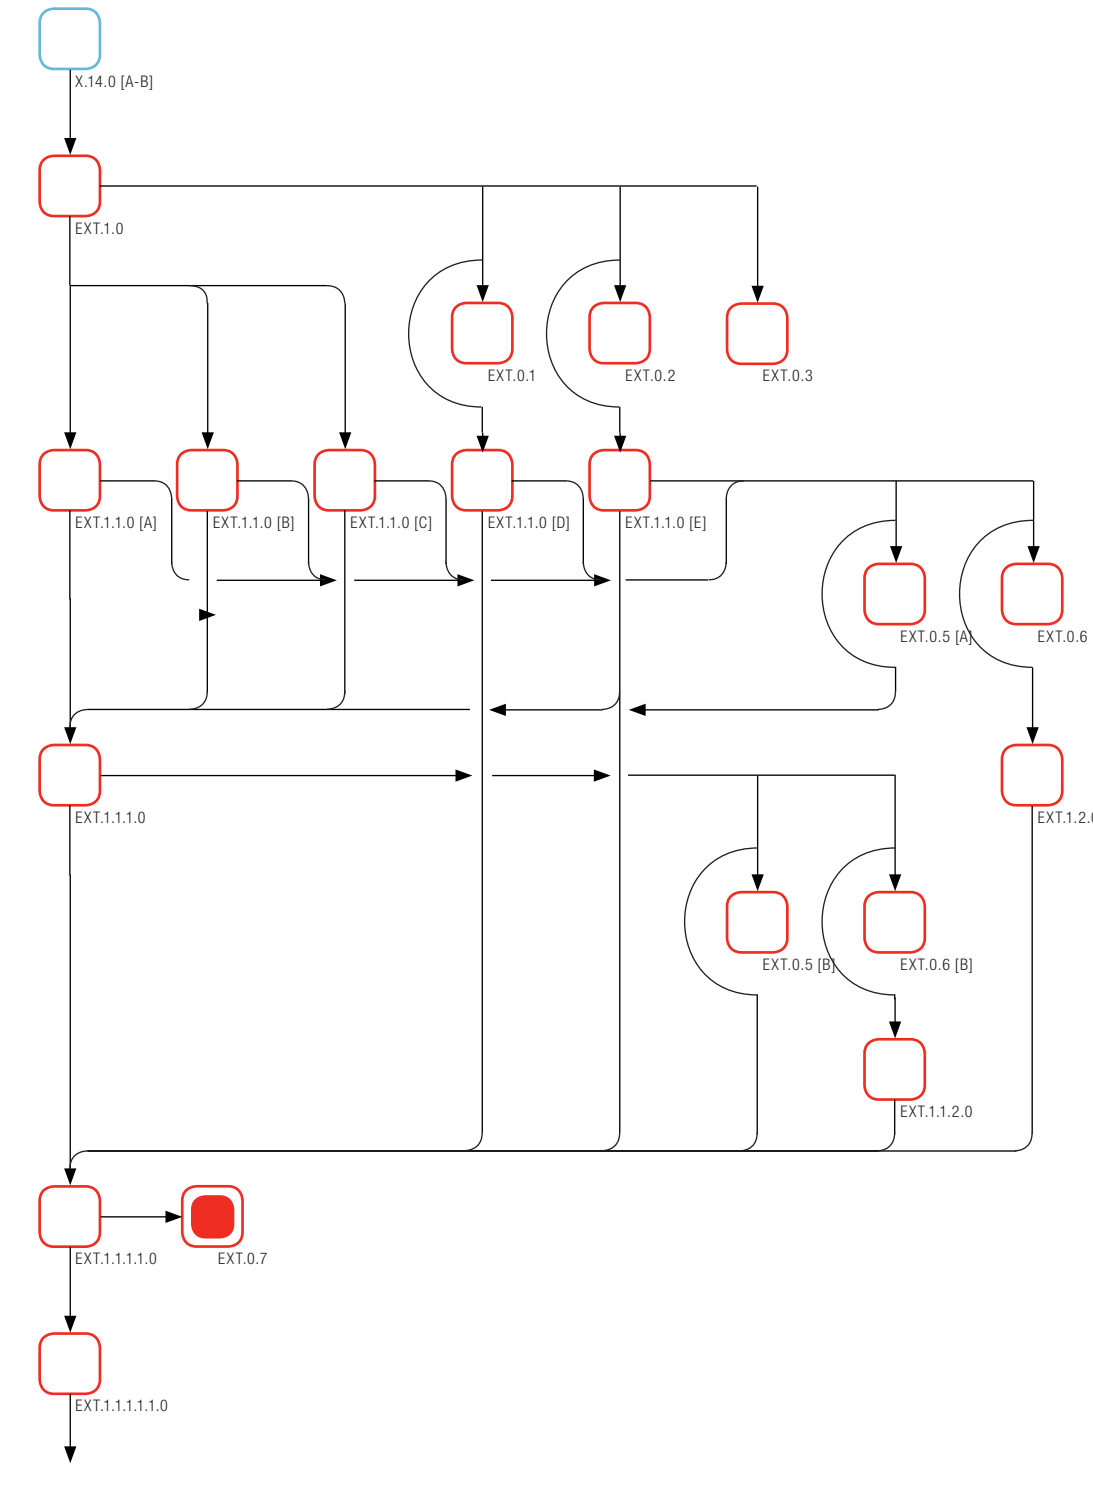

Page Title
http://a.domain.com/url/path/to/page

Nokia Bluetooth Headset - BH-200

Product Description
The Nokia BH-200 features an elastic earhook comfortable to wear on either ear. The button control handles power on/off, answer/end, volume up/down, mute, voice dialing activation, redial, reject, and audio transfer. Boasts up to 5.5 hours of talk time and 150 hours of standby time. Includes travel charger.

Bluetooth phones include:
Blackberry 7100, 7105, 7130, 7250, 7290, 7520, 8100, 8300, 8700, 8703, 8705, 8800, 8830 /
Danger HipTop 3 / HP iPAQ 6320, 6325, 6510, 6515, 6945 / HTC Dash, Faraday 2125, MDA Wizard 8125, P4300, P4350, SDA Tornado, Star Trek 3125, TyTN 8525, Wing / Kyocera K323, K612, KX5, KX160 / LG AX245, AX355, AX380, AX490, AX8600, CG300, CU320, CU400, CU500, LGCU575, KG800, LX150, LX350, LX550, PM325, UX245, UX355, UX490, VX5300, VX8100, VX8300, VX8500, VX8600, VX8700, VX9400, VX9800, VX9900 / Motorola A630, A845, E815, E816, i580, i605, i615, i870, i875, i880, i885, KRZR K1, L2, L6, MING A1200, MPx220, PEBL U6, Q, RAZR V3/Ve, RIZR Z3, ROKR E1, ROKR E6, SLVR L7, V195, V197, V323i, V325i, V330, V360, V361, V365, V505, V540, V551, V555, V600, V635, V710 / Nokia 770, 2366i, 2865i, 3600, 3620, 3650, 3660, 5300, 6085, 6102i, 6103, 6126, 6133, 6136, 6165i, 6230, 6255i, 6256i, 6265i, 6282, 6310i, 6315i, 6600, 6620, 6651, 6670, 6682, 6820, 6822, 7280, 7370, 7373, 7380, 7610, 8801, 9300, 9500, E50, E61, E62, E70, N70, N71, N72, N73, N75, N80, N90, N91, N93, N95, N-Gage, N-Gage QD / Palm Treo 650, 680, 700, 750, 755 / Panasonic X70 / Pantech PN-820, PN-8200 / Samsung A640, A707, A717, A727, A870, A900, A920, A930, A940, A950, A970, C416, C417, D307, D357, D406, D407, D520, D807, D820, i607, i730, i830, M300, M500, M510, M610, M620, R510, T509, T519, T609, T619, T629, T709, T719, T809, U420, U520, U540, U620, X820 / Sanyo SCP-6600, SCP-7050, SCP-8400, M1 / Siemens S56, S66, SX1, SX66 / Sony Ericsson K510a, K700i, K790a, K800i, P800, P900, P910a, R520, S700i, S710a, T39m, T61d, T68, T68i, T68m, T608, T610, T616, T630, T637, W300i, W580i, W600, W610i, W660i, W710i, W800, W810, Z310a, Z520a, Z525a, Z600, Z710i, Z750i / UTStarcom PPC6600, PPC6601, PPC6700, PPC6800, SMT5600, XV6600, XV6700, XV6800.

Availability: In Stock

Nokia Bluetooth Headset - BH-200 Product Features

Product Name	Nokia Bluetooth Headset BH-200
Brand	Nokia
Manufacturer's Part Number	BH-200
Bluetooth Enabled	Yes
Noise Reducing Microphone	Yes
Color	Black / Silver
Service / Support	1 year warranty

[CLOSE WINDOW](#)

Nokia Bluetooth Headset - BH-200

Product Description
The Nokia BH-200 features an elastic earhook comfortable to wear on either ear. The button control handles power on/off, answer/end, volume up/down, mute, voice dialing activation, redial, reject, and audio transfer. Boasts up to 5.5 hours of talk time and 150 hours of standby time. Includes travel charger.

Bluetooth phones include:
Blackberry 7100, 7105, 7130, 7250, 7290, 7520, 8100, 8300, 8700, 8703, 8705, 8800, 8830 /
Danger HipTop 3 / HP iPAQ 6320, 6325, 6510, 6515, 6945 / HTC Dash, Faraday 2125, MDA Wizard 8125, P4300, P4350, SDA Tornado, Star Trek 3125, TyTN 8525, Wing / Kyocera K323, K612, KX5, KX160 / LG AX245, AX355, AX380, AX490, AX8600, CG300, CU320, CU400, CU500, LGCU575, KG800, LX150, LX350, LX550, PM325, UX245, UX355, UX490, VX5300, VX8100, VX8300, VX8500, VX8600, VX8700, VX9400, VX9800, VX9900 / Motorola A630, A845, E815, E816, i580, i605, i615, i870, i875, i880, i885, KRZR K1, L2, L6, MING A1200, MPx220, PEBL U6, Q, RAZR V3/Ve, RIZR Z3, ROKR E1, ROKR E6, SLVR L7, V195, V197, V323i, V325i, V330, V360, V361, V365, V505, V540, V551, V555, V600, V635, V710 / Nokia 770, 2366i, 2865i, 3600, 3620, 3650, 3660, 5300, 6085, 6102i, 6103, 6126, 6133, 6136, 6165i, 6230, 6255i, 6256i, 6265i, 6282, 6310i, 6315i, 6600, 6620, 6651, 6670, 6682, 6820, 6822, 7280, 7370, 7373, 7380, 7610, 8801, 9300, 9500, E50, E61, E62, E70, N70, N71, N72, N73, N75, N80, N90, N91, N93, N95, N-Gage, N-Gage QD / Palm Treo 650, 680, 700, 750, 755 / Panasonic X70 / Pantech PN-820, PN-8200 / Samsung A640, A707, A717, A727, A870, A900, A920, A930, A940, A950, A970, C416, C417, D307, D357, D406, D407, D520, D807, D820, i607, i730, i830, M300, M500, M510, M610, M620, R510, T509, T519, T609, T619, T629, T709, T719, T809, U420, U520, U540, U620, X820 / Sanyo SCP-6600, SCP-7050, SCP-8400, M1 / Siemens S56, S66, SX1, SX66 / Sony Ericsson K510a, K700i, K790a, K800i, P800, P900, P910a, R520, S700i, S710a, T39m, T61d, T68, T68i, T68m, T608, T610, T616, T630, T637, W300i, W580i, W600, W610i, W660i, W710i, W800, W810, Z310a, Z520a, Z525a, Z600, Z710i, Z750i / UTStarcom PPC6600, PPC6601, PPC6700, PPC6800, SMT5600, XV6600, XV6700, XV6800.

Availability: In Stock

Nokia Bluetooth Headset - BH-200 Product Features

Product Name	Nokia Bluetooth Headset BH-200
Brand	Nokia
Manufacturer's Part Number	BH-200
Bluetooth Enabled	Yes
Noise Reducing Microphone	Yes
Color	Black / Silver
Service / Support	1 year warranty

[CLOSE WINDOW](#)