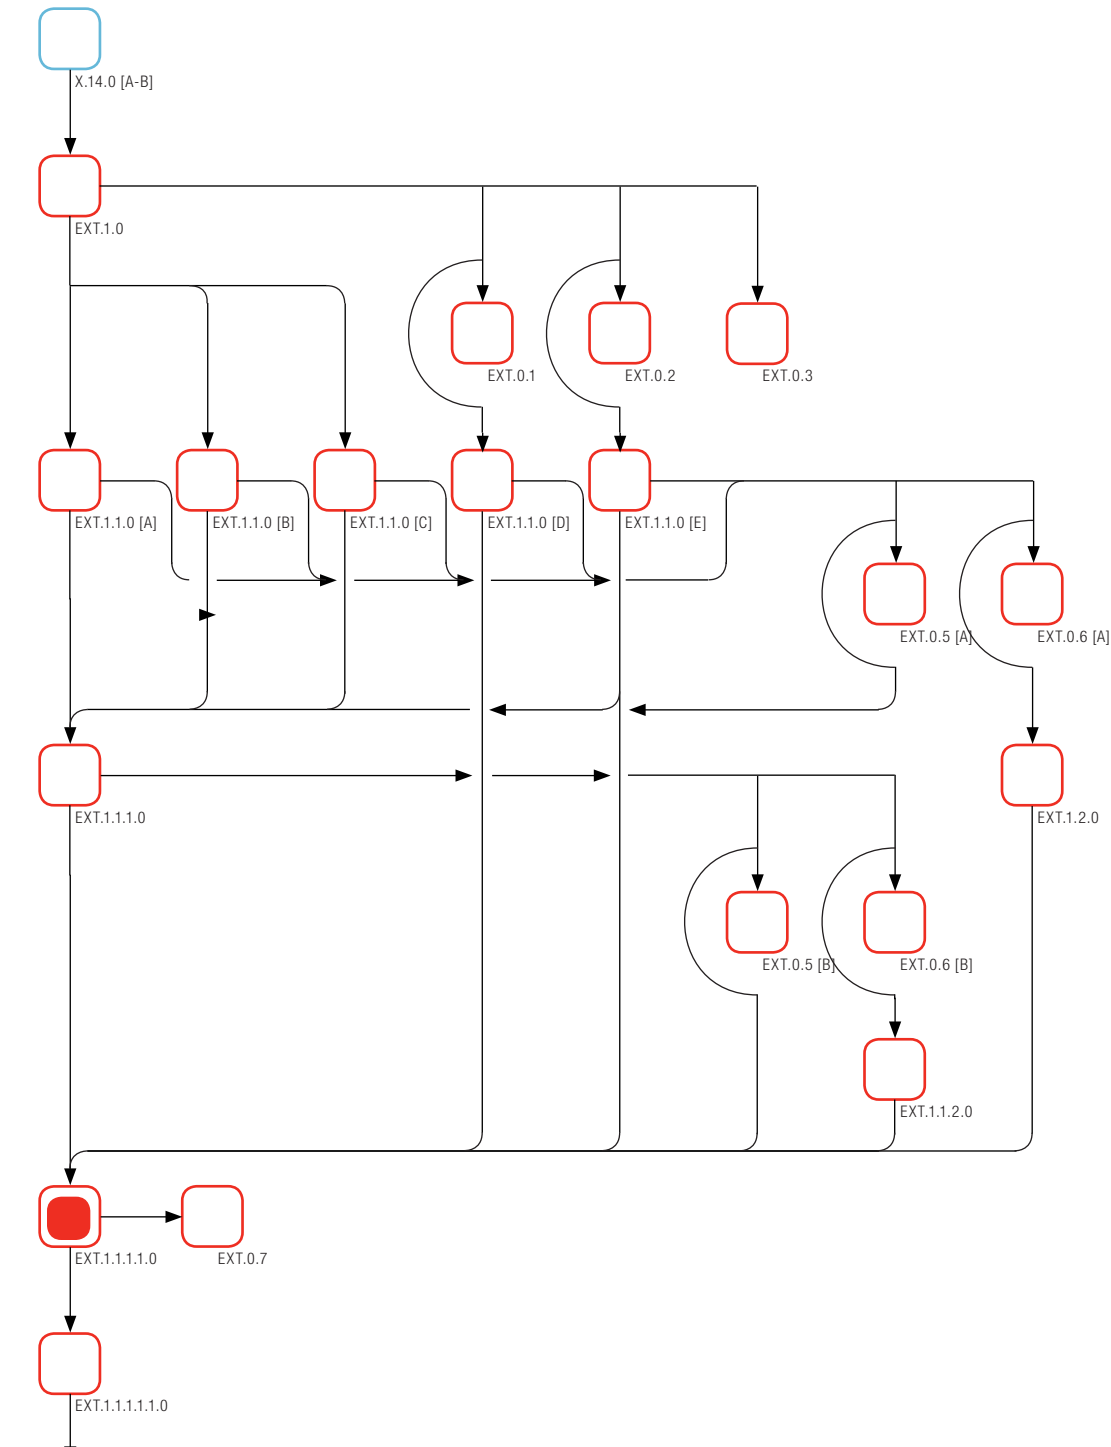

Page Title
http://a.domain.com/url/path/to/page

Why buy from Let's Talk | Let's Talk Home | Sync Home | Help Center | Order / Rebate Status | Cart: [pic]: 0 items

Let's Talk + Sync Logos

order by phone promo

Location: Brooklyn, NY 11201 Search Phones: [input] Go

Accessories & Options for the Sony Ericsson W810

CONTINUE TO CART

Items in Your Cart | Already an AT&T customer?

Phone: Sony Ericsson W810 (AT&T) Plan: AT&T Nation 900 w/Rollover Included Accessories: Lithium ion battery, Compact wall charger, Stereo headset, USB data cable

Use coupon **e4598f4e** for **20% off most accessories** with phone & plan!

AT&T's Most Popular Features Have Been Pre-Selected for Your Convenience

Add Accessories

- **Bluetooth Headsets**

  Nokia Bluetooth Headset - BH-200
  Eliminate cables with Bluetooth technology! more...
  Sale Price: **$39.99** Retail Price: $49.99
- **Car & Home Chargers**

  Sony Ericsson Car Charger - CLA-60
  Spend a lot of time on the road? Charge your phone while in your car! more...
  Sale Price: **$19.99** Retail Price: $29.99
- **Carrying Cases & Clips**

  Universal Sport Foam Pouch with Swiveling Belt Clip - 425755
  Carry your phone on the go AND keep it protected! more...
  Sale Price: **$9.99** Retail Price: $19.99
- **Data & Connectivity**

  Sony Ericsson Music Transmitter - MMR-60
  more...
  Sale Price: **$19.99** Retail Price: $29.99
- **Software & Applications**

  DataPilot Universal PRO - DP300-X03P-RT
  Easily sync & individualize your mobile phone! more...
  Sale Price: **$79.99** Retail Price: $109.99
- **Phone Holders & Mounts**

  Motorola Universal In-Car Phone Holder - SYN0828
  Keep your phone secure while in your car! more...
  Sale Price: **$9.99** Retail Price: $29.99
- **Car Kits**

  Parrot CK Mini Bluetooth Car Kit

Add AT&T Features

- **AT&T Roadside Assistance**

  Get 24/7 roadside assistance -- From help with a flat, lockout, jumpstart or tow, no matter who owns the vehicle. Just call the toll-free number and a qualified professional will be... Full Details

  ☒ Roadside Assistance (First Month Free!) **$2.99/mo**
- **Messaging Packages**

  Enjoy lower prices, richer messaging and reduced overages -- Sign up for a new AT&T Messaging Package! Send and receive e-mails, text, picture, video and IM messages at the same cost. No more... Full Details

  - ☐ Messaging Starter **$4.99/mo**
  - ☐ Messaging Unlimited **$19.99/mo**
  - ☐ Pay Per Use
- **MEdia Bundles**

  Make the most of your wireless phone -- Get a MEdia bundle and get it all at a great savings! All MEdia Bundles include unlimited usage your first month! MEdia Basic/Works include messaging... Full Details

  - ☐ MEdia Basic (Unlimited Usage First Month!) **$9.99/mo**
  - ☐ MEdia Basic w/Unlimited Mobile to Mobile Messaging **$14.99/mo**
  - ☐ MEdia Works (Unlimited Usage First Month!) **$14.99/mo**
  - ☐ MEdia Works w/Unlimited Mobile to Mobile Messaging **$19.99/mo**
  - ☐ MEdia Max 200 (Unlimited Usage First Month!) **$19.99/mo**
  - ☐ MEdia Max 200 w/Unlimited Mobile to Mobile Messaging **$24.99/mo**
  - ☐ MEdia Max 1500 (Unlimited Usage First Month!) **$29.99/mo**
  - ☐ MEdia Max 1500 w/Unlimited Mobile to Mobile Messaging **$34.99/mo**
  - ☐ MEdia Max Unlimited **$39.99/mo**
  - ☐ MEdia Net - 1 MB **$4.99/mo**
  - ☐ Pay Per Use
- **Answer Tones**

  Replace your boring ring with a new, cool song, quote, or joke that your caller hears while waiting for you to answer your phone. It is very similar to a Ringtone, except the tone is played for... Full Details

  ☐ Answer Tones **$0.99/mo**
- **Extended Nights and Weekend Minutes**

  Save your money and minutes -- Extend your Nights and Weekend Minutes by two hours, starting at 7PM instead of 9PM, Monday through Friday. Calls must be from within your plan calling area. Full Details

  ☒ Extended Nights and Weekends **$8.99/mo**

Let's Talk.com

Why buy from Let's Talk | Help Center | Message | Log In | Order / Rebate Status | Cart | Home

http://a.domain.com/url/path/to/page

Why buy from Let's Talk | Let's Talk Home | Sync Home | Help Center | Order / Rebate Status | Cart: [pic]: 0 items

Let's Talk + Sync Logos

order by phone promo

Location: Brooklyn, NY 11201 Search Phones: [input] Go

Accessories & Options for the Sony Ericsson W810

CONTINUE TO CART

Items in Your Cart | Already an AT&T customer?

Phone: Sony Ericsson W810 (AT&T) Plan: AT&T Nation 900 w/Rollover Included Accessories: Lithium ion battery, Compact wall charger, Stereo headset, USB data cable

Use coupon **e4598f4e** for **20% off most accessories** with phone & plan!

AT&T's Most Popular Features Have Been Pre-Selected for Your Convenience

Add Accessories

- **Bluetooth Headsets**

  Nokia Bluetooth Headset - BH-200
  Eliminate cables with Bluetooth technology! more...
  Sale Price: **$39.99** Retail Price: $49.99
- **Car & Home Chargers**

  Sony Ericsson Car Charger - CLA-60
  Spend a lot of time on the road? Charge your phone while in your car! more...
  Sale Price: **$19.99** Retail Price: $29.99
- **Carrying Cases & Clips**

  Universal Sport Foam Pouch with Swiveling Belt Clip - 425755
  Carry your phone on the go AND keep it protected! more...
  Sale Price: **$9.99** Retail Price: $19.99
- **Data & Connectivity**

  Sony Ericsson Music Transmitter - MMR-60
  more...
  Sale Price: **$19.99** Retail Price: $29.99
- **Software & Applications**

  DataPilot Universal PRO - DP300-X03P-RT
  Easily sync & individualize your mobile phone! more...
  Sale Price: **$79.99** Retail Price: $109.99
- **Phone Holders & Mounts**

  Motorola Universal In-Car Phone Holder - SYN0828
  Keep your phone secure while in your car! more...
  Sale Price: **$9.99** Retail Price: $29.99
- **Car Kits**

  Parrot CK Mini Bluetooth Car Kit

Add AT&T Features

- **AT&T Roadside Assistance**

  Get 24/7 roadside assistance -- From help with a flat, lockout, jumpstart or tow, no matter who owns the vehicle. Just call the toll-free number and a qualified professional will be... Full Details

  ☒ Roadside Assistance (First Month Free!) **$2.99/mo**
- **Messaging Packages**

  Enjoy lower prices, richer messaging and reduced overages -- Sign up for a new AT&T Messaging Package! Send and receive e-mails, text, picture, video and IM messages at the same cost. No more... Full Details

  - ☐ Messaging Starter **$4.99/mo**
  - ☐ Messaging Unlimited **$19.99/mo**
  - ☐ Pay Per Use
- **MEdia Bundles**

  Make the most of your wireless phone -- Get a MEdia bundle and get it all at a great savings! All MEdia Bundles include unlimited usage your first month! MEdia Basic/Works include messaging... Full Details

  - ☐ MEdia Basic (Unlimited Usage First Month!) **$9.99/mo**
  - ☐ MEdia Basic w/Unlimited Mobile to Mobile Messaging **$14.99/mo**
  - ☐ MEdia Works (Unlimited Usage First Month!) **$14.99/mo**
  - ☐ MEdia Works w/Unlimited Mobile to Mobile Messaging **$19.99/mo**
  - ☐ MEdia Max 200 (Unlimited Usage First Month!) **$19.99/mo**
  - ☐ MEdia Max 200 w/Unlimited Mobile to Mobile Messaging **$24.99/mo**
  - ☐ MEdia Max 1500 (Unlimited Usage First Month!) **$29.99/mo**
  - ☐ MEdia Max 1500 w/Unlimited Mobile to Mobile Messaging **$34.99/mo**
  - ☐ MEdia Max Unlimited **$39.99/mo**
  - ☐ MEdia Net - 1 MB **$4.99/mo**
  - ☐ Pay Per Use
- **Answer Tones**

  Replace your boring ring with a new, cool song, quote, or joke that your caller hears while waiting for you to answer your phone. It is very similar to a Ringtone, except the tone is played for... Full Details

  ☐ Answer Tones **$0.99/mo**
- **Extended Nights and Weekend Minutes**

  Save your money and minutes -- Extend your Nights and Weekend Minutes by two hours, starting at 7PM instead of 9PM, Monday through Friday. Calls must be from within your plan calling area. Full Details

  ☒ Extended Nights and Weekends **$8.99/mo**