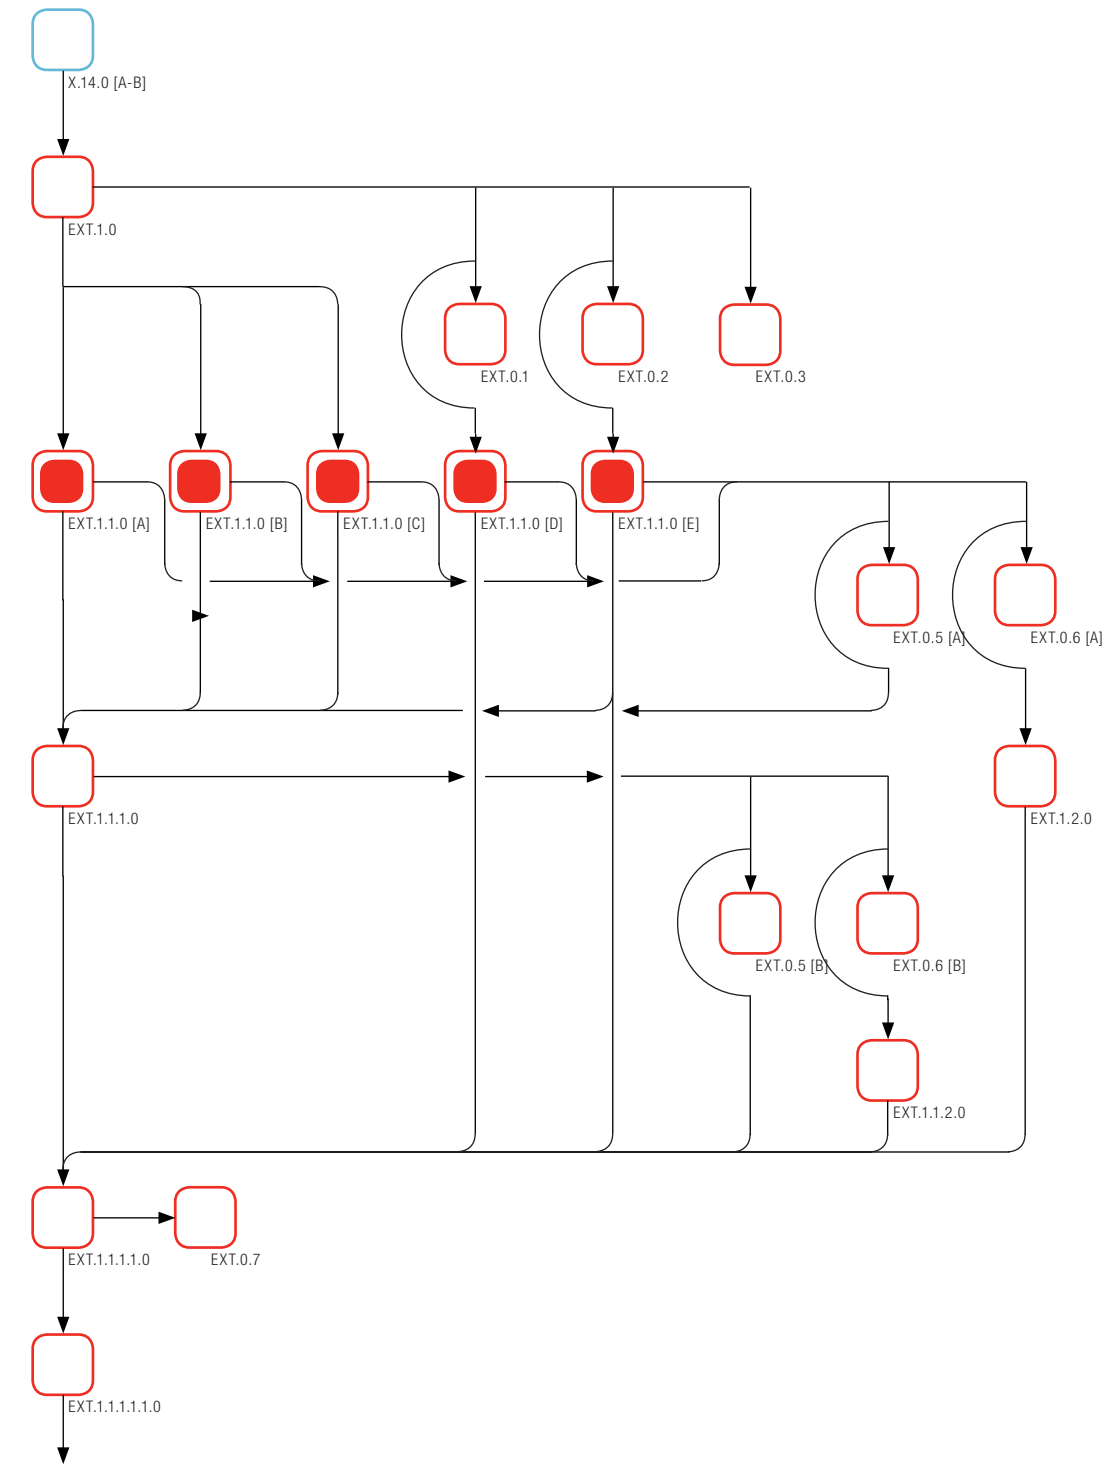

Page Title
http://a.domain.com/url/path/to/page

Why buy from Let's Talk | Let's Talk Home | Sync Home | Help Center | Order / Rebate Status | Cart: [pic]: 0 items

Let's Talk + Sync Logos

order by phone promo

Location: Brooklyn, NY 11201 Search Phones: [ ] Go

Phones with a New Plan | Phones with a Family Plan | Prepaid Phones | Phone Only | Add a Phone Number to Your Account

[Sync Compatible Mobile Phones With a New Plan
or [shop for a new phone for your existing plan.](#)] Read about [phone number portability.](#)

[3] mobile phones found.

Compare	Phone name	Phone size	Battery Talk Time	Today's Price	After Rebate	
☐	[Manufacturer] [Model] ((Carrier))	[size]	[battery talk time]	[price]	[price + rebate]	Add To Cart
☐	[Manufacturer] [Model] ((Carrier))	[size]	[battery talk time]	[price]	[price + rebate]	Add To Cart
☐	[Manufacturer] [Model] ((Carrier))	[size]	[battery talk time]	[price]	[price + rebate]	Add To Cart

Compare Select up to 8 phones to compare them side by side.

* Reflects price after available promotions or rebates. Mail-in rebates available for eligible rate plans only. Mail-in rebates may require customer to submit rebate form with proof of purchase to carrier, manufacturer, or other sponsor. May require a one or two year service term agreement with featured wireless carrier. One-time wireless activation fee and early termination fees may apply. Please check specific rebate instructions and carrier terms and conditions for details and to confirm eligibility.

Mobile Phone Filters
Start Over

Price
Any

Phone Manufacturer
Any

Service Provider
Any

Support for Sync Features

- ☐ Privacy Mode
- ☐ Redial
- ☐ Reject Call
- ☐ Call Waiting Answer
- ☐ Call Waiting Reject
- ☐ Conference Calling
- ☐ Conference Calling Features
- ☐ Call History Download
- ☐ Auto-Phonebook Download
- ☐ Signal Strength
- ☐ Check Battery Strength
- ☐ Check Roaming Status
- ☐ SMS Text Messaging
- ☐ Audio Streaming
- ☐ Caller ID
- ☐ Single Call on Hold
- ☐ In-band Ringing

Mobile Phone Features

- ☐ Color Display
- ☐ Camera Phone
- ☐ Speaker Phone
- ☒ Bluetooth Enabled
- ☐ Removable Memory Card
- ☐ Downloadable Ringtones
- ☐ Photo Caller ID
- ☐ MP3 Player (without Sync)
- ☐ Video Recorder
- ☐ Voice Activated Dialing (without Sync)

(continues)

Let's Talk.com

Compare Cell Phones | Cell Phones for Individuals

Step 1: Find Phones | Step 2: Compare Cell Phones

Phone Name	Phone Size	Battery Talk Time	Price Today	Price After Rebate	ADD TO CART
Sony Ericsson W810i (AT&T)	Small	480 mins	$1,897	You make $100.00*	ADD TO CART
LG Prizm L300 (Sprint)	Small	200 mins	FREE*	You make $100.00*	ADD TO CART
Sony Ericsson W810i (AT&T)	Small	340 mins	FREE*	You make $100.00*	ADD TO CART
Nokia 6102i (T-Mobile)	Small	340 mins	FREE*	You make $100.00*	ADD TO CART
Nokia 6102i (Sprint)	Small	180 mins	FREE*	You make $100.00*	ADD TO CART
Nokia 6102i (Verizon Wireless)	Small	180 mins	FREE*	You make $100.00*	ADD TO CART
Nokia 6102i (Sprint Wireless)	Small	180 mins	FREE*	FREE*	ADD TO CART

- 01 The title of the page changes based on which section the user requested from the global navigation.
- Phones with a New Plan: Sync Compatible Mobile Phones With a New Plan or shop for a new phone for your existing plan.
- Phones with a Family Plan: Sync Compatible Mobile Phones With a New Family Plan
- Prepaid Phones: Sync Compatible Prepaid Mobile Phones
- Phone Only: Sync Compatible Mobile Phones For An Existing Plan