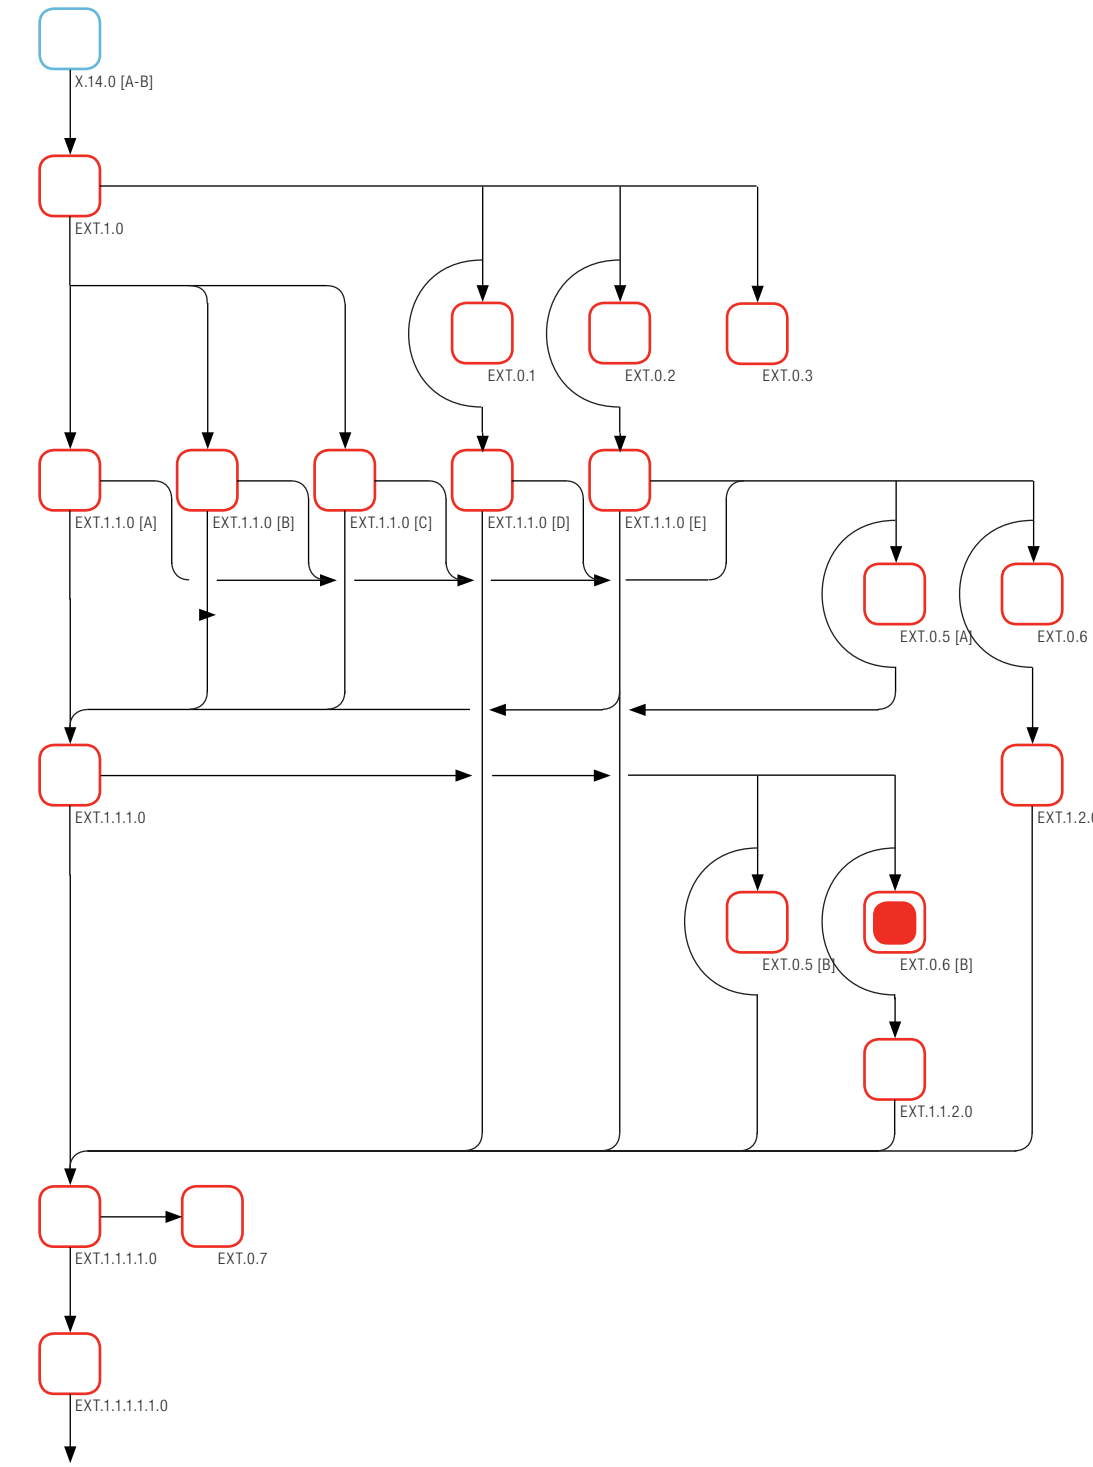

Page Title
http://a.domain.com/url/path/to/page

AT&T Nation 450 w/Rollover

Monthly Fee $39.99

With AT&T Nation, never pay domestic long distance or roaming charges! Plans $59.99 and higher include Unlimited Nationwide Mobile to Mobile minutes, Unlimited Night & Weekend minutes, and Rollover. Service is not available at all times in all places. View Map and Coverage Limitations.

AT&T Nation 450 w/Rollover also includes:

- 450 Rollover Cellular Minutes
- 5000 Night and Weekend Minutes
- Unlimited Mobile-to-Mobile Minutes
- Free Long Distance and Free Roaming on the AT&T network!
- This plan includes: Caller Id, Voice Mail, Call Waiting, Call Forwarding, Group Connect.

[National]

Check if Cingular coverage is right for you

[Terms and Conditions](#)

[View Compatible Options](#)

[Order By Phone](#)

AT&T Nation 450 w/Rollover - Full Details and User Reviews

AT&T Nation 450 w/Rollover Product Features

Rate Plan Details

Calling Area	National
Long Distance Included	Yes
Free Incoming Calls	No
Anytime Minutes	450
Night and Weekend Minutes	5000
Night and Weekend Time Period	Nights - 9pm to 6am Mon through Fri; Weekends - 9pm Friday to 6am Monday
Mobile to Mobile Minutes	Unlimited
First Incoming Minute Free	No
Walkie-Talkie Minutes	Not Available

Rate Plan Features

Text Messaging	No
Caller ID	Included
Call Forwarding	Included
Conference Calling	Available
Voice Mail	Included
Call Waiting	Yes
Data Connectivity	No

Other Possible Charges

Long Distance Charges Per Minute	0.00
Roaming Charges Per Minute	0.00
Rate for Additional Minutes	0.45
Directory Assistance Charge Per Call	$1.79 per call plus airtime
Rate for Additional Walkie-Talkie Minutes	Not Applicable
Group Call Rate Per Minute	Not Available

Carrier Contract Terms and Fees

Activation Fee	$36.00
Contract Length	Two Year
Early Termination Fee	$175.00 per line

Carrier Customer Service

Customer Service Hours	7am to 9pm Monday to Friday, 9am to 6pm Saturday

AT&T Nation 450 w/Rollover

Monthly Fee $39.99

With AT&T Nation, never pay domestic long distance or roaming charges! Plans $59.99 and higher include Unlimited Nationwide Mobile to Mobile minutes, Unlimited Night & Weekend minutes, and Rollover. Service is not available at all times in all places. View Map and Coverage Limitations.

AT&T Nation 450 w/Rollover also includes:

- 450 Rollover Cellular Minutes
- 5000 Night and Weekend Minutes
- Unlimited Mobile-to-Mobile Minutes
- Free Long Distance and Free Roaming on the AT&T network!
- This plan includes: Caller Id, Voice Mail, Call Waiting, Call Forwarding, Group Connect.

[National]

Check if Cingular coverage is right for you

[Terms and Conditions](#)

[View Compatible Options](#)

[Order By Phone](#)

AT&T Nation 450 w/Rollover - Full Details and User Reviews

AT&T Nation 450 w/Rollover Product Features

Rate Plan Details

Calling Area	National
Long Distance Included	Yes
Free Incoming Calls	No
Anytime Minutes	450
Night and Weekend Minutes	5000
Night and Weekend Time Period	Nights - 9pm to 6am Mon through Fri; Weekends - 9pm Friday to 6am Monday
Mobile to Mobile Minutes	Unlimited
First Incoming Minute Free	No
Walkie-Talkie Minutes	Not Available

Rate Plan Features

Text Messaging	No
Caller ID	Included
Call Forwarding	Included
Conference Calling	Available
Voice Mail	Included
Call Waiting	Yes
Data Connectivity	No

Other Possible Charges

Long Distance Charges Per Minute	0.00
Roaming Charges Per Minute	0.00
Rate for Additional Minutes	0.45
Directory Assistance Charge Per Call	$1.79 per call plus airtime
Rate for Additional Walkie-Talkie Minutes	Not Applicable