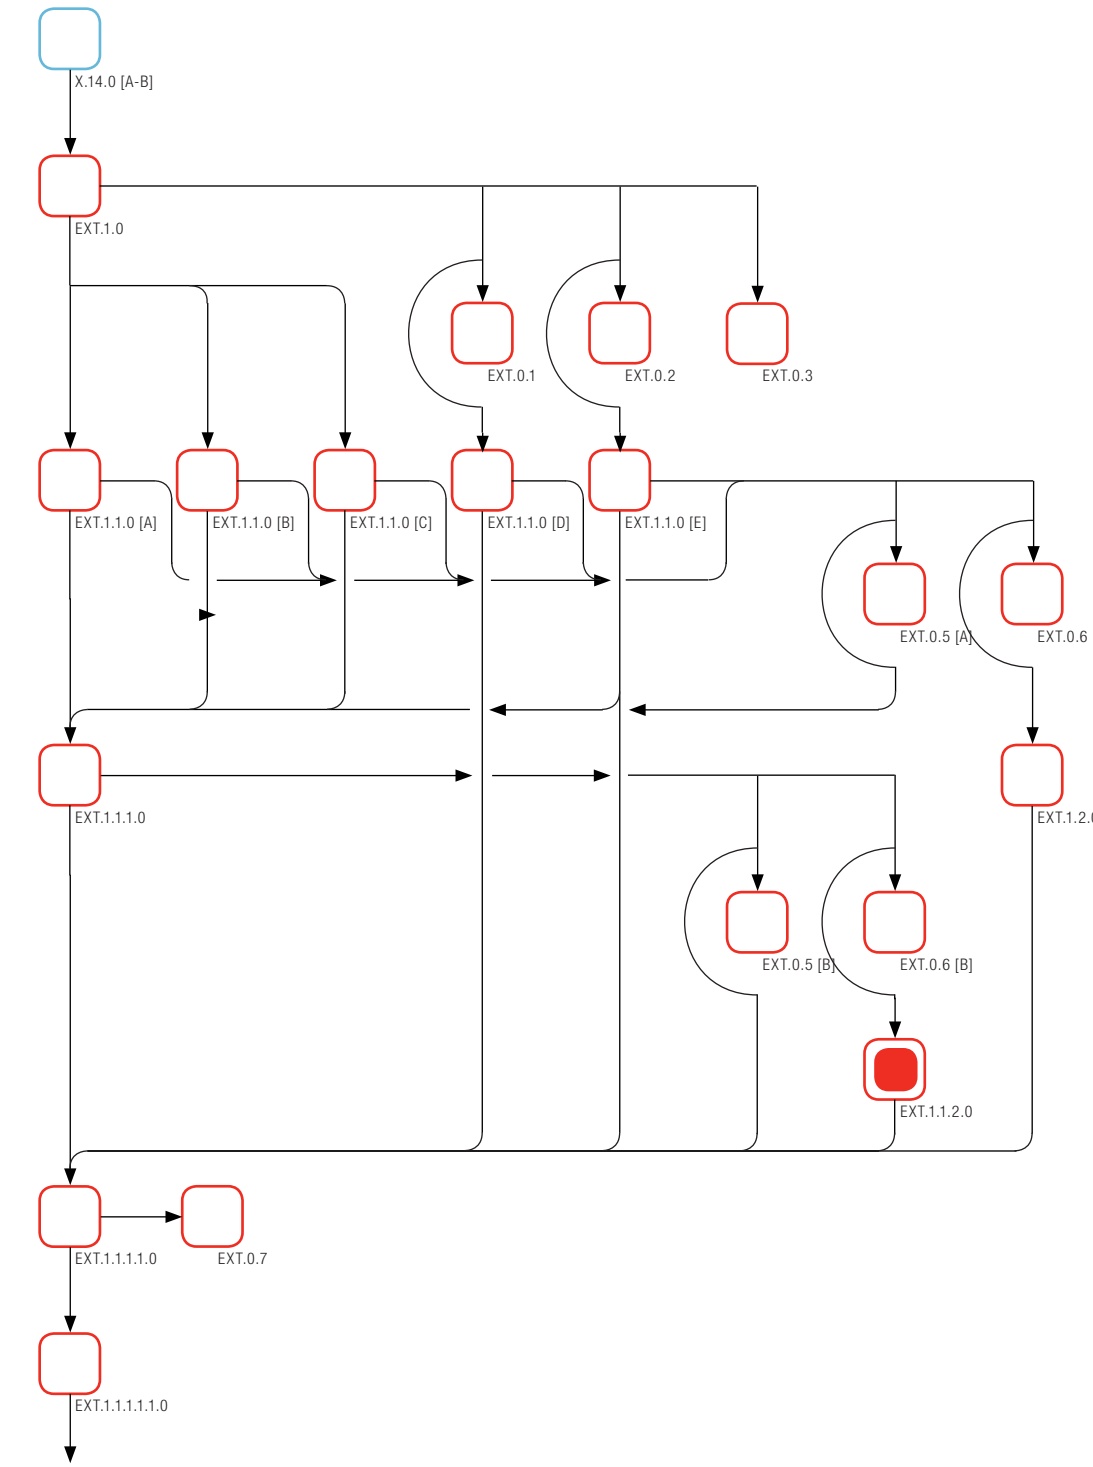

Page Title
http://a.domain.com/url/path/to/page

Why buy from Let's Talk | Let's Talk Home | Sync Home | Help Center | Order / Rebate Status | Cart: [pic]: 0 items

Let's Talk + Sync Logos

order by phone promo

Location: Brooklyn, NY 11201 Search Phones: [input] Go

Phones with a New Plan | Phones with a Family Plan | Prepaid Phones | Phone Only | Add a Phone Number to Your Account

Service Plan Detail

AT&T Nation 450 w/Rollover Cellular Service Plan

Product Description
With AT&T Nation, never pay domestic long distance or roaming charges! Plans $59.99 and higher include Unlimited Nationwide Mobile to Mobile minutes, Unlimited Night & Weekend minutes, and Rollover. Service is not available at all times in all places. View Map and Coverage Limitations.

AT&T Nation 450 w/Rollover also includes:

- 450 Rollover Cellular Minutes
- 5000 Night and Weekend Minutes
- Unlimited Mobile-to-Mobile Minutes
- Free Long Distance and Free Roaming on the AT&T network!
- This plan includes: Caller ID, Voice Mail, Call Waiting, Call Forwarding, Group Connect.

[National]

Check if Cingular coverage is right for you

See Terms and Conditions

Order Toll-Free

Current Promotions
Buy now and save $140 instantly!
$100 Cingular Mail-In Rebate on the Sony Ericsson W810!
Buy now and save $100 instantly!

Pricing Details

Monthly Fee** **$39.99**
One Time Activation Fee **$36.00**

Add to Cart

Optional Features

For detailed information on an optional feature, click on its name. After selecting this service plan, you may add any of these options to your plan in the shopping cart.

Messaging Packages

Messaging Starter **$4.99/mo**

MEdia Bundles

MEdia Works (Unlimited Usage First Month) **$14.99/mo**
MEdia Works w/Unlimited Mobile to Mobile Messaging **$19.99/mo**

Messaging Packages

Messaging Unlimited **$19.99/mo**

MEdia Bundles

MEdia Max 1500 (Unlimited Usage First Month) **$29.99/mo**
MEdia Max 1500 w/Unlimited Mobile to Mobile Messaging **$34.99/mo**
MEdia Max Unlimited **$39.99/mo**

Contract Terms

2 Year Contract **$0.00/mo**

MEdia Bundles

MEdia Basic (Unlimited Usage First Month) **$9.99/mo**
MEdia Basic w/Unlimited Mobile to Mobile Messaging **$14.99/mo**
MEdia Max 200 (Unlimited Usage First Month) **$19.99/mo**
MEdia Max 200 w/Unlimited Mobile to Mobile Messaging **$24.99/mo**
MEdia Net - 1 MB **$4.99/mo**

Extended Nights and Weekend Minutes

Extended Nights and Weekends **$8.99/mo**

Answer Tones

Answer Tones **$0.99/mo**

Messaging Packages

Messaging Starter w/Unlimited Mobile to Mobile Messaging **$9.99/mo**

AT&T Roadside Assistance

Roadside Assistance (First Month Free!) **$2.99/mo**

AT&T Nation 450 w/Rollover Product Features

Rate Plan Details	
Calling Area	National
Long Distance Included	Yes
Free Incoming Calls	No
Anytime Minutes	450
Night and Weekend Minutes	5000
Night and Weekend Time Period	Nights - 9pm to 6am Mon through Fri; Weekends - 9pm Friday to 6am Monday
Mobile to Mobile Minutes	Unlimited
First Incoming Minute Free	No
Walkie-Talkie Minutes	Not Available

Rate Plan Features	
Text Messaging	No
Caller ID	Included
Call Forwarding	Included
Conference Calling	Available
Voice Mail	Included
Call Waiting	Yes
Data Connectivity	No

Other Possible Charges	
Long Distance Charges Per Minute	0.00
Roaming Charges Per Minute	0.00
Rate for Additional Minutes	0.45
Directory Assistance Charge Per Call	$1.79 per call plus airtime
Rate for Additional Walkie-Talkie Minutes	Not Applicable
Group Call Rate Per Minute	Not Available

Carrier Contract Terms and Fees	
Activation Fee	$36.00
Contract Length	Two Year
Early Termination Fee	$175.00 per line