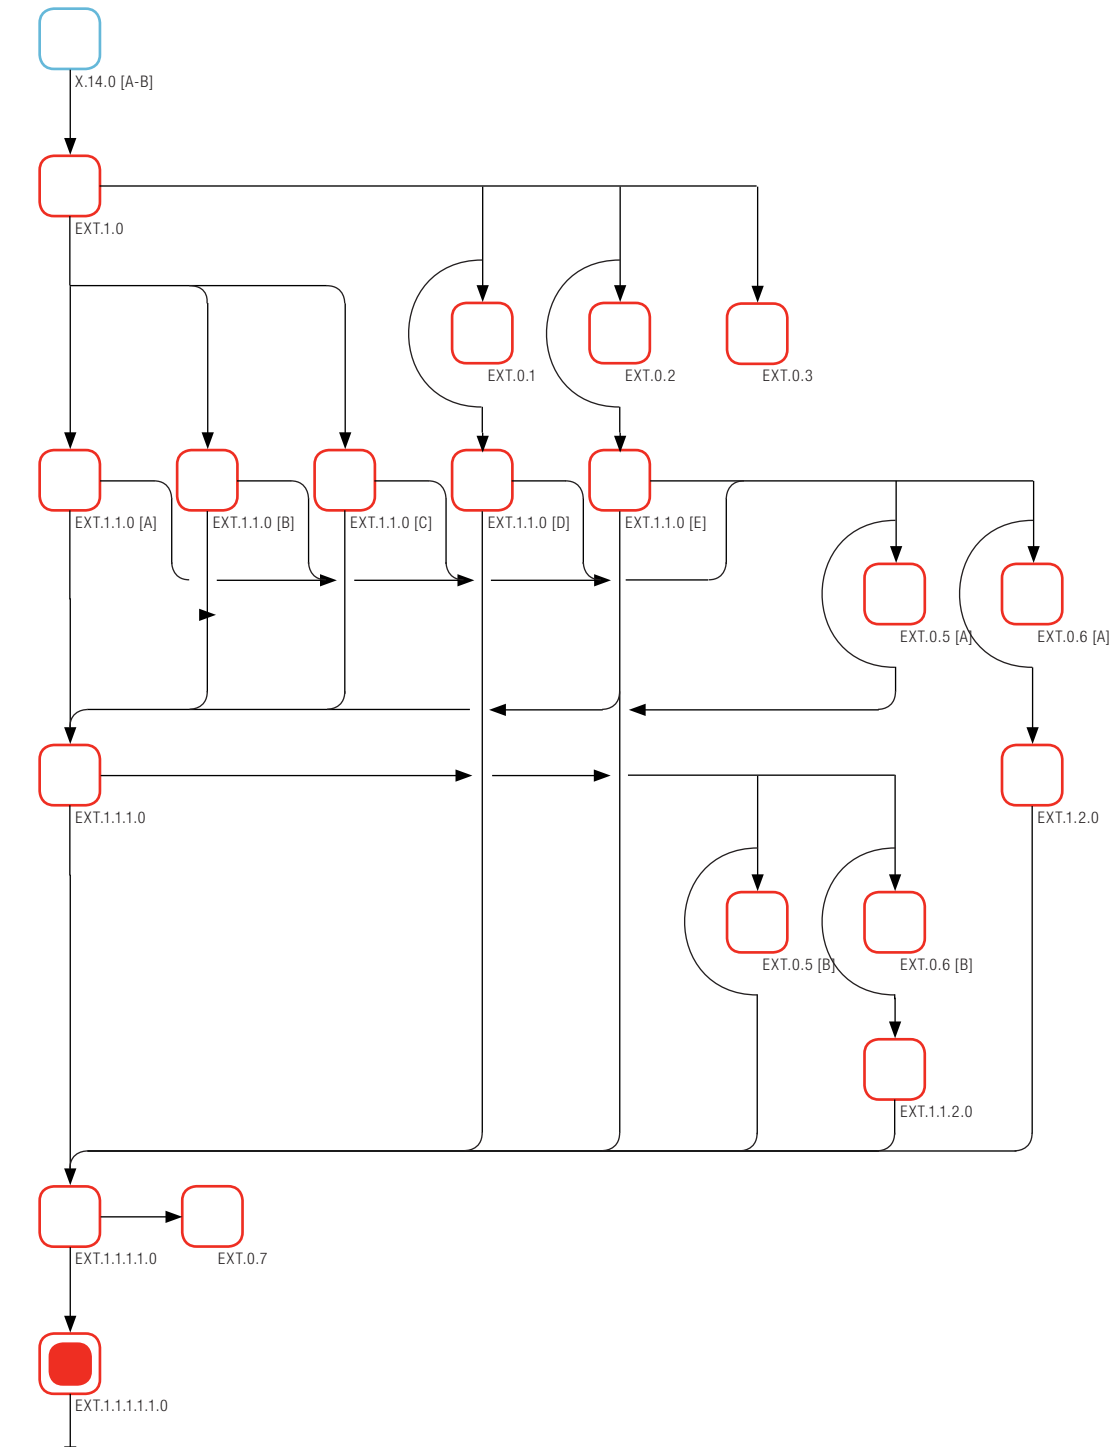

Page Title
http://a.domain.com/url/path/to/page

Let's Talk + Sync Logos

order by phone promo

Order Toll-Free

Order by Phone
Click Here

Free Shipping*

On most orders over $50 and phone w/plans.
*See Details

LetsTalk Policies

Returns Info
7 day returns/30 day exchanges!

Privacy Policy
We take your privacy seriously!

Shopping Security
Your order is safe and secure!

Shipping Info
Most orders placed by 2PM PST ship within 24 hours!

Shopping Cart

Continue Shopping Empty Cart PROCEED TO CHECKOUT

Plan	Monthly Fee	Phone(s)	Price Now	After Rebates
AT&T Nation 900 w/Rollover This plan includes: Caller Id, Voice Mail, Call Waiting, Call Forwarding, Group Connect. 2 Year Contract Activation Fee: $36.00	$59.99	Sony Ericsson W810 (AT&T) Retail Price: $289.99 Special Promotions details • $140 instant discount w/$39+ plans! (ends 06/07) • $100 Cingular Mail-In Rebate! • $100 instant discount w/2 year agreement! (ends 06/07) Includes • lithium ion battery • compact wall charger • earbud headset • USB data cable Add/Edit Accessories	$241.00	$241.00
Monthly Fee: **			$81.96	
Subtotal:			$1.00	-$99.00

Accessories

Add Accessories to Your Order
Get 20% off most accessories with phone & plan!

Accessory Subtotal: $0.00 $0.00

Shipping Options: FedEx 2 Day - Free ($0.00) FedEx $0.00 $0.00

Have any promotional coupons or gift certificates? Enter them here:
Coupon Code: Update
Gift / Reward Code: Update

Today's Total: $1.00

TOTAL AFTER REBATES: $1.00 **-$99.00**

Pricing Notes

The retail value of this purchase is **$289.99** -- Your discounted price is **$1.00**.
You are eligible for mail-in rebates totaling **$100.00** -- After rebates **you make $99.00**.

**AT&T will bill you $36.00 on your first bill for activation and $81.96 per month (plus taxes & fees) each subsequent month.

**AT&T also imposes the following charges: a Regulatory Cost Recovery Fee of up to $1.25/line to help defray its cost incurred in complying with obligations and charges imposed by State and Federal Telecom regulations, a gross receipts surcharge, and State and Federal Universal Service Charges. The Regulatory Cost Recovery Fee is not a tax or a government required charge.

You can keep your number if you are switching carriers.
[Shopping Security](#)

Continue Shopping Empty Cart PROCEED TO CHECKOUT

Copyright © 2003-2007 LetsTalk.com Inc. All Rights Reserved.

original page

Why buy from LetsTalk? | Help Center | Welcome | Log In | Order / Rotate Status | Cart | Home

Order by Phone

Free Shipping*

LetsTalk Policies

Shopping Cart

Plan	Monthly Fee	Phone(s)	Price Now	After Rebates
AT&T Nation 900 w/Rollover This plan includes: Caller Id, Voice Mail, Call Waiting, Call Forwarding, Group Connect. 2 Year Contract Activation Fee: $36.00	$59.99	Sony Ericsson W810 (AT&T) Retail Price: $289.99 Special Promotions details • $140 instant discount w/$39+ plans! (ends 06/07) • $100 Cingular Mail-In Rebate! • $100 instant discount w/2 year agreement! (ends 06/07) Includes • lithium ion battery • compact wall charger • earbud headset • USB data cable Add/Edit Accessories	$241.00	$241.00
Monthly Fee: **			$81.96	
Subtotal:			$1.00	-$99.00

Accessories

Add Accessories to Your Order
Get 20% off most accessories with phone & plan!

Accessory Subtotal: $0.00 $0.00

Shipping Options: FedEx 2 Day - Free ($0.00) FedEx $0.00 $0.00

Have any promotional coupons or gift certificates? Enter them here:
Coupon Code: Update
Gift / Reward Code: Update

Today's Total: $1.00

TOTAL AFTER REBATES: $1.00 **-$99.00**

Pricing Notes

The retail value of this purchase is **$289.99** -- Your discounted price is **$1.00**.
You are eligible for mail-in rebates totaling **$100.00** -- After rebates **you make $99.00**.

**AT&T will bill you $36.00 on your first bill for activation and $81.96 per month (plus taxes & fees) each subsequent month.

**AT&T also imposes the following charges: a Regulatory Cost Recovery Fee of up to $1.25/line to help defray its cost incurred in complying with obligations and charges imposed by State and Federal Telecom regulations, a gross receipts surcharge, and State and Federal Universal Service Charges. The Regulatory Cost Recovery Fee is not a tax or a government required charge.

You can keep your number if you are switching carriers.
[Shopping Security](#)

Continue Shopping Empty Cart PROCEED TO CHECKOUT

Copyright © 2003-2007 LetsTalk.com Inc. All Rights Reserved.