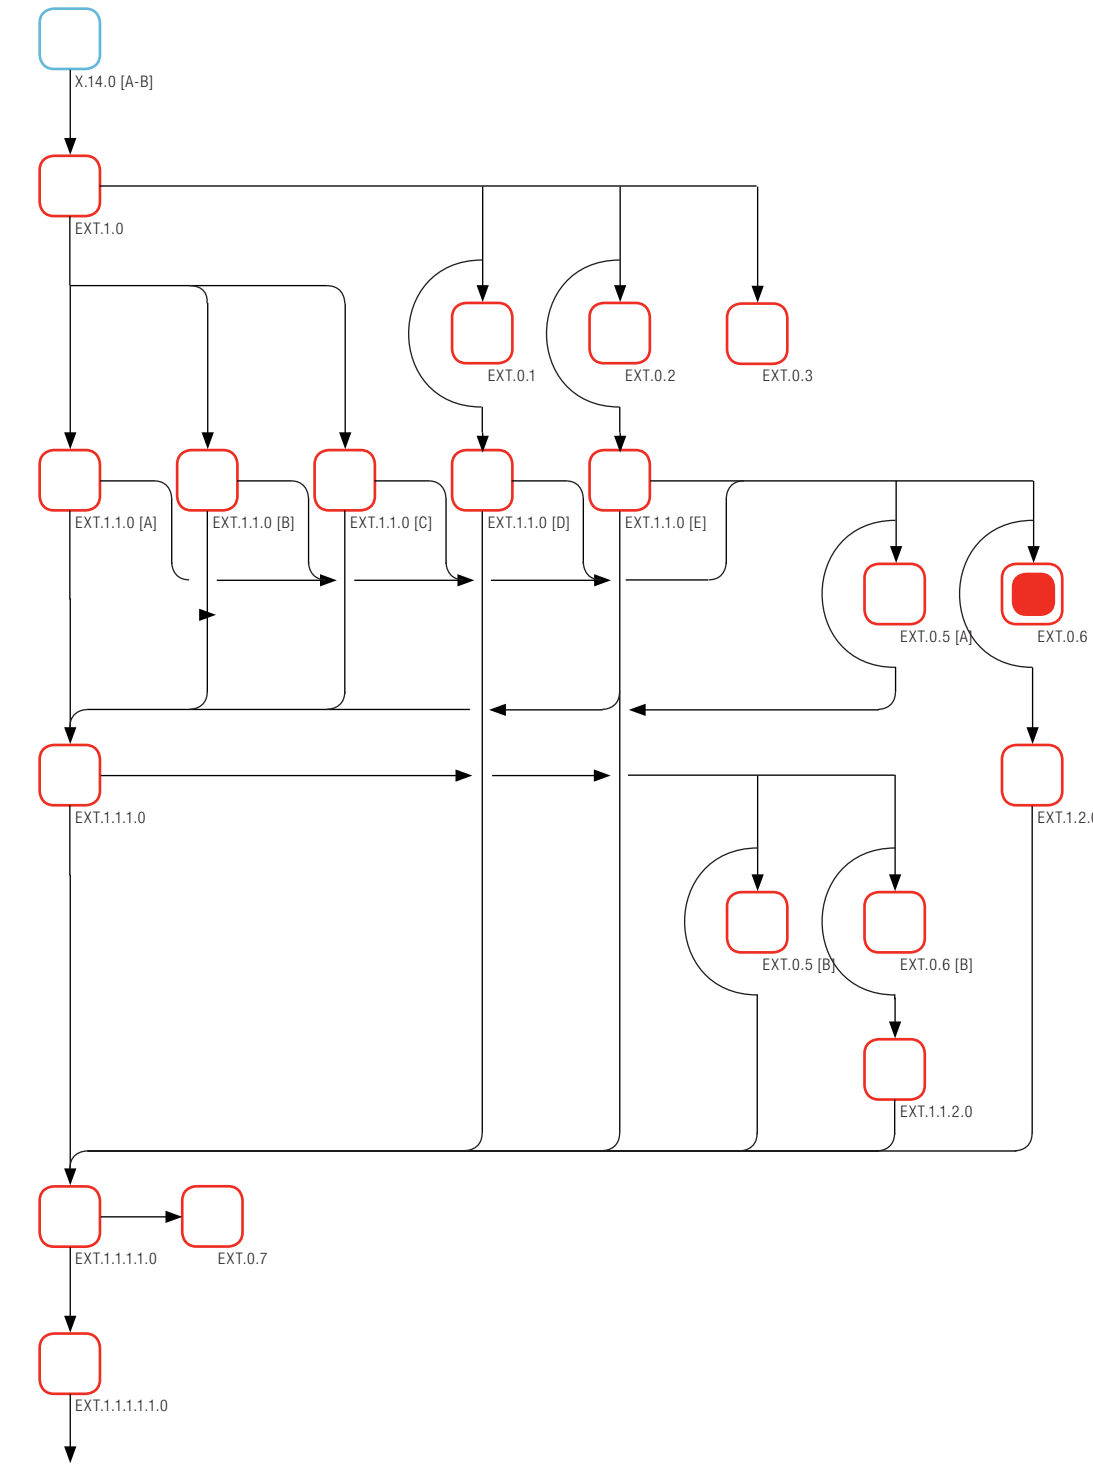

Page Title
http://a.domain.com/url/path/to/page

Sony Ericsson W810

The Sony Ericsson W810 Walkman™ cell phone is a powerful music player with everything you need for a mobile music lifestyle. A digital music player, FM radio, music management software and accessories to make music listening pure pleasure. In addition, the 2-megapixel camera takes excellent photos – and if you need to catch some action, the Sony Ericsson W810 has video, too. Additional features include:

- Built-in 2 megapixel camera with autofocus and video capture
- FM radio and music management software
- SMS, MMS, Email, Instant Messaging
- Memory Stick PRO Duo™ support
- EDGE high-speed data - send more data faster
- Bluetooth Data Capable

Included Accessories

- Lithium ion battery
- Compact wall charger
- Stereo headset
- USB data cable

See Larger Images

Sony Ericsson W810 Cell Phone Accessories

Order By Phone

4.1 User Rating
3.8 Expert Rating
Phone Reviews

Sony Ericsson W810 - Full Details and User Reviews

Sony Ericsson W810 Product Features

Ford Sync Features	
Privacy Mode	[Yes]
Redial	[Yes]
Reject Call	[Yes]
Call Waiting Answer	[Yes]
Call Waiting Reject	[Yes]
Conference Calling	[Yes]
Conference Calling Features	[Yes]
Call History Download	[Yes]
Auto-Phonebook Download	[Yes]
Signal Strength	[Yes]
Check Battery Strength	[Yes]
Check Roaming Status	[Yes]
SMS Text Messaging	[Yes]
Audio Streaming	[Yes]
Caller ID	[Yes]
Single Call on Hold	[Yes]

Sony Ericsson W810

The Sony Ericsson W810 Walkman™ cell phone is a powerful music player with everything you need for a mobile music lifestyle. A digital music player, FM radio, music management software and accessories to make music listening pure pleasure. In addition, the 2-megapixel camera takes excellent photos – and if you need to catch some action, the Sony Ericsson W810 has video, too. Additional features include:

- Built-in 2 megapixel camera with autofocus and video capture
- FM radio and music management software
- SMS, MMS, Email, Instant Messaging
- Memory Stick PRO Duo™ support
- EDGE high-speed data - send more data faster
- Bluetooth Data Capable

Included Accessories

- Lithium ion battery
- Compact wall charger
- Stereo headset
- USB data cable

See Larger Images

Sony Ericsson W810 Cell Phone Accessories

Order By Phone

4.1 User Rating
3.8 Expert Rating
Phone Reviews

Sony Ericsson W810 - Full Details and User Reviews

Sony Ericsson W810 Product Features

Top Cell Phone Features	
Color Display	Yes
Speakerphone	Yes
Camera Phone	Yes
Video Recorder	Yes
Bluetooth Enabled	Yes
Removable Memory Card	Yes
Photo Caller ID	Yes
Downloadable Ringtones	Yes